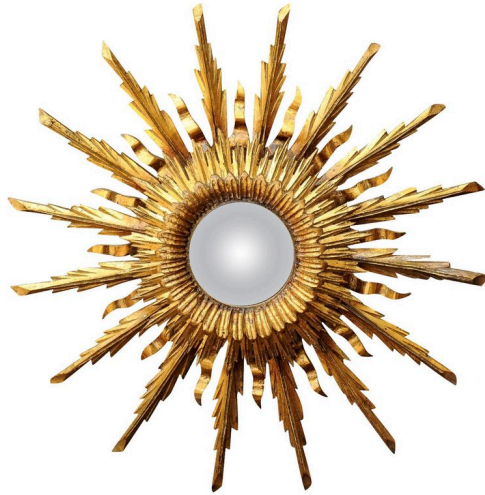

English Accent Antiques
425 Peachtree Hills NE, No. 18
Atlanta, GA 30305
[404.351.9433](tel:404.351.9433)
info@englishaccentantiques.com

1960S FRENCH VINTAGE THREE-LAYERED SUNBURST MIRROR WITH CONVEX MIRROR PLATE

\$2,450

A vintage French 1960s giltwood three-layered sunburst mirror with convex mirror plate. This French sunburst mirror features a central convex mirror plate offering a lovely distortion of images. This mirror is directly surrounded by carved leaves evoking a graceful sunflower, beautifully leading the eye to the two additional layers of sunrays of varying sizes. The first one is made of straight rays while the back ones alternate straight ones with undulating ones. This evokes perfectly the vibrancy of a radiating sun. With its golden finish and elegant silhouette, this French midcentury sunburst mirror will brighten up any wall, from a bedroom to a living room.

H 2 ft. 3 in. x W 2 ft. 3 in. x D 5.5 in.

H 68.58 cm x W 68.58 cm x D 13.97 cm

SKU: F 9669